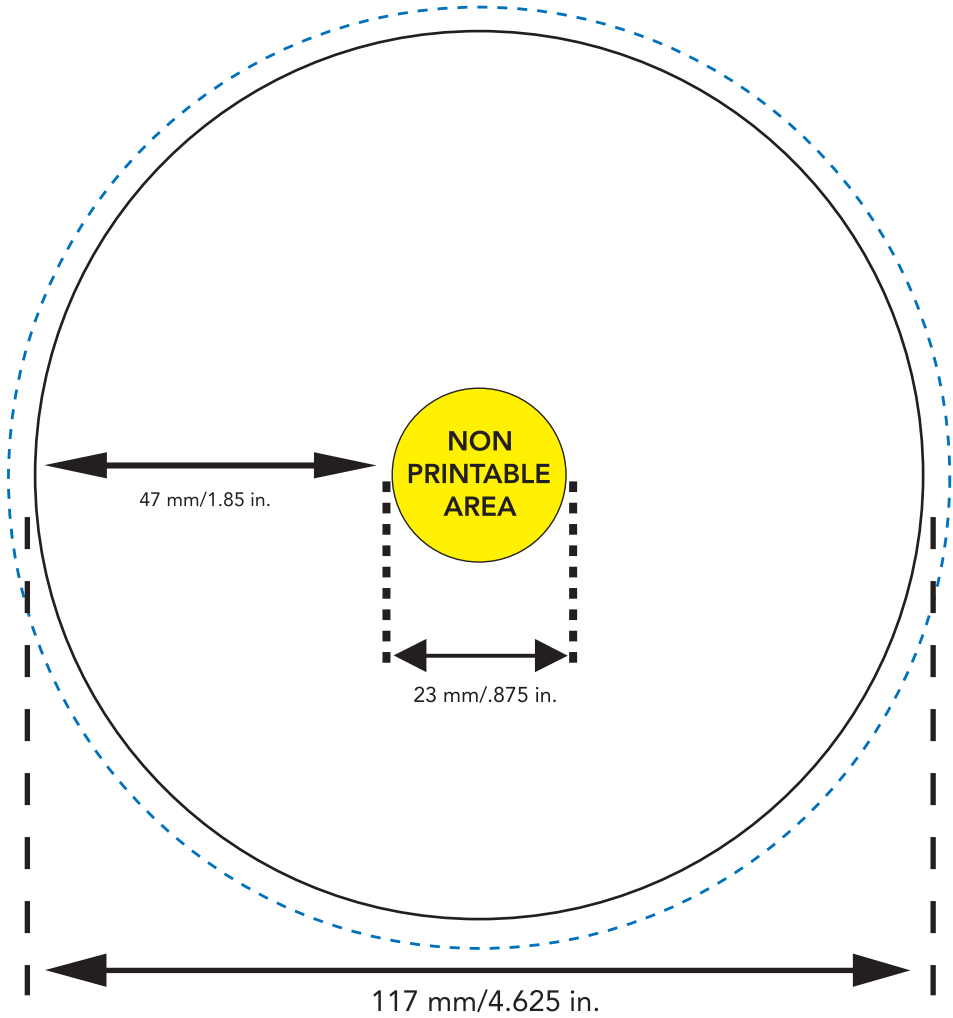

Keep any curved text 1/16th inch from edge of CD

If your image has a full color background let it bleed across the non-printable center.

Blue Line = Bleed Line