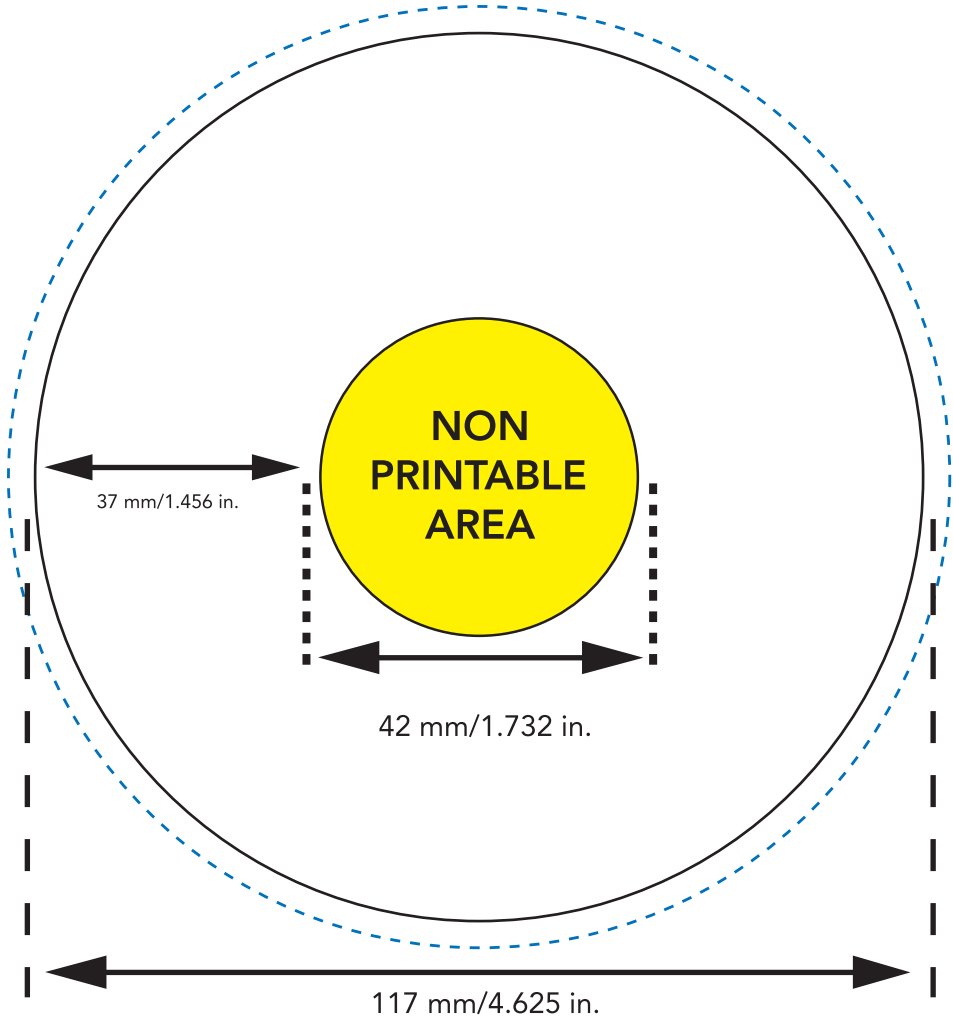

Keep any curved text 1/16th inch from edge of CD

If your image has a full color background let it bleed across the non-printable center.

Blue Line = Bleed Line