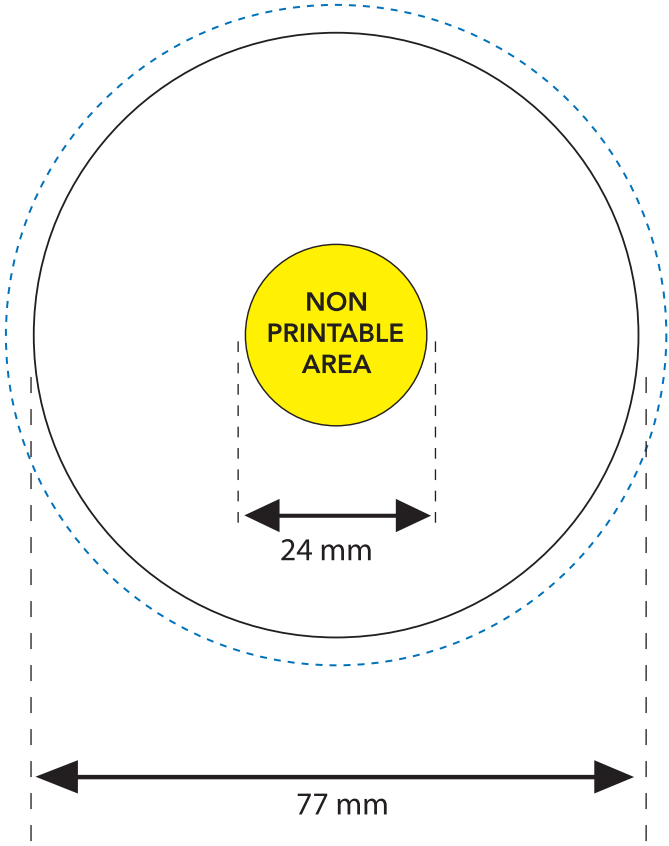

Keep any curved text 1/16th inch from edge of CD

If your image has a full color background let it bleed across the non-printable center.

Blue Line = Bleed Line